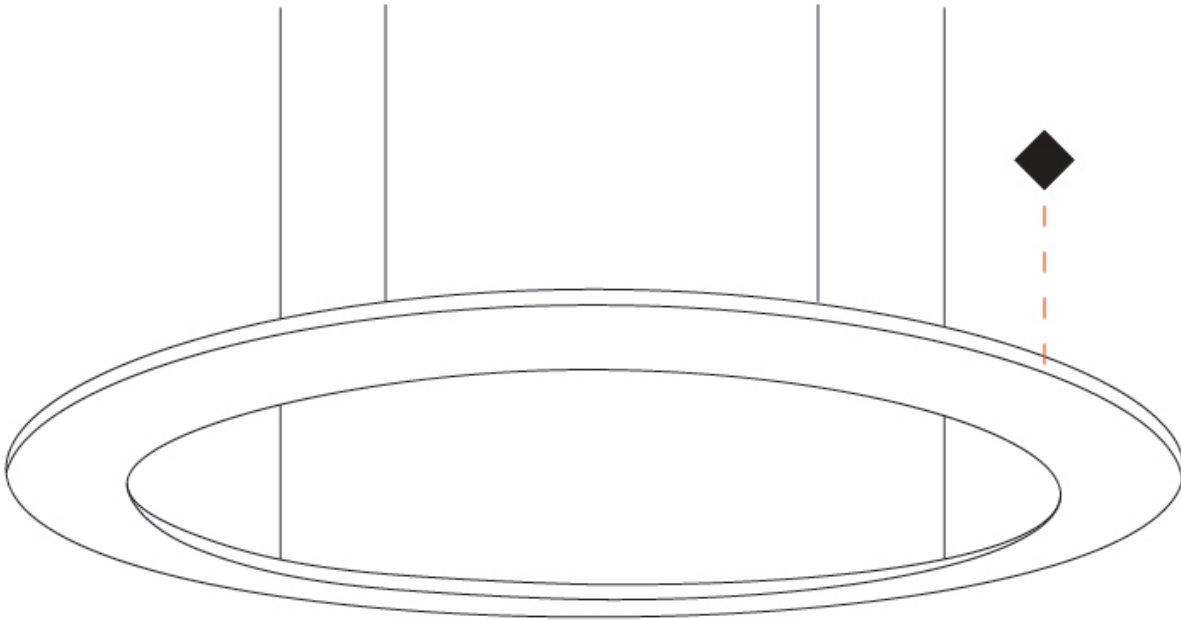

INFINITE RING SUSPENSION

A51085-

PROJECT _____

TYPE _____

SPECIFIER _____

QUANTITY _____

DATE _____