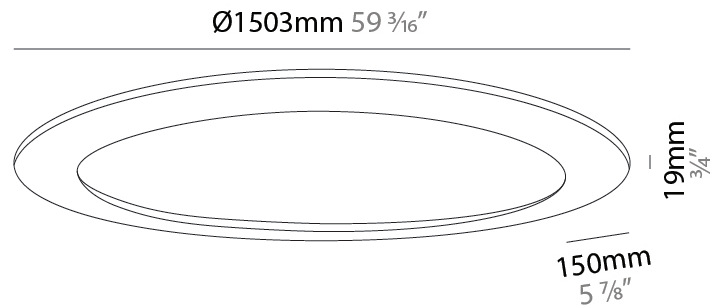

INFINITE RING SURFACE

A52053-

base number   Color   Finish
Temperature   Options

PROJECT
TYPE
SPECIFIER
QUANTITY
DATE

1. To build a product code in our configurator select the specify button on the base model # product page
2. To build a manual product code on this datasheet choose from the options listed below in blue font and add the suffix to the base model #

GENERAL

Series: Infinite Ring
Partner: Ivela
Division: Architectural
Installation: Surface
Product Type: Panels
Mounting Location: Ceiling
Light Distribution: Direct

PHYSICAL

Shape: Square
Length (mm): 1503
Length (in): 59 ³/₁₆"
Width (mm): 100
Width (in): 3 ¹⁵/₁₆"
Height (mm): 19
Height (in): 3/4
Diffuser: PMMA - Opal
Fixture Finish: WHI / BLK / GLD
Fixture Material: Aluminum

ELECTRICAL

Lamp Type: LED
Input Wattage (W): 94
Dimming: Tri-Mode (Non-Dimming and Phase Dimming (120Vac only) and 0-10V Dimming)
Driver Included: No
Driver Location: Remote
Driver Type: Constant Voltage - Universal
Driver Class: Class 1 and Class 2
Housing: ENCP 8 (SC Power) ENCP 10 (Mean Well)
Input Voltage (V): 120 - 277
Output Voltage (V): 24

LED

Color Temperature (°K): 2700 / 3000 / 3500 / 4000
Max. Delivered Lumen (lm): 5640 / 5875 / 6049 / 6227
Nominal Lumen (lm): 11280 / 11750 / 12100 / 12455
CRI: >93 CRI
Lamp Life (hrs): 50000

OPTICAL

RATINGS AND CERTIFICATIONS

Certified By: CSA Certified to UL and CSA Standards
IP rating: IP20